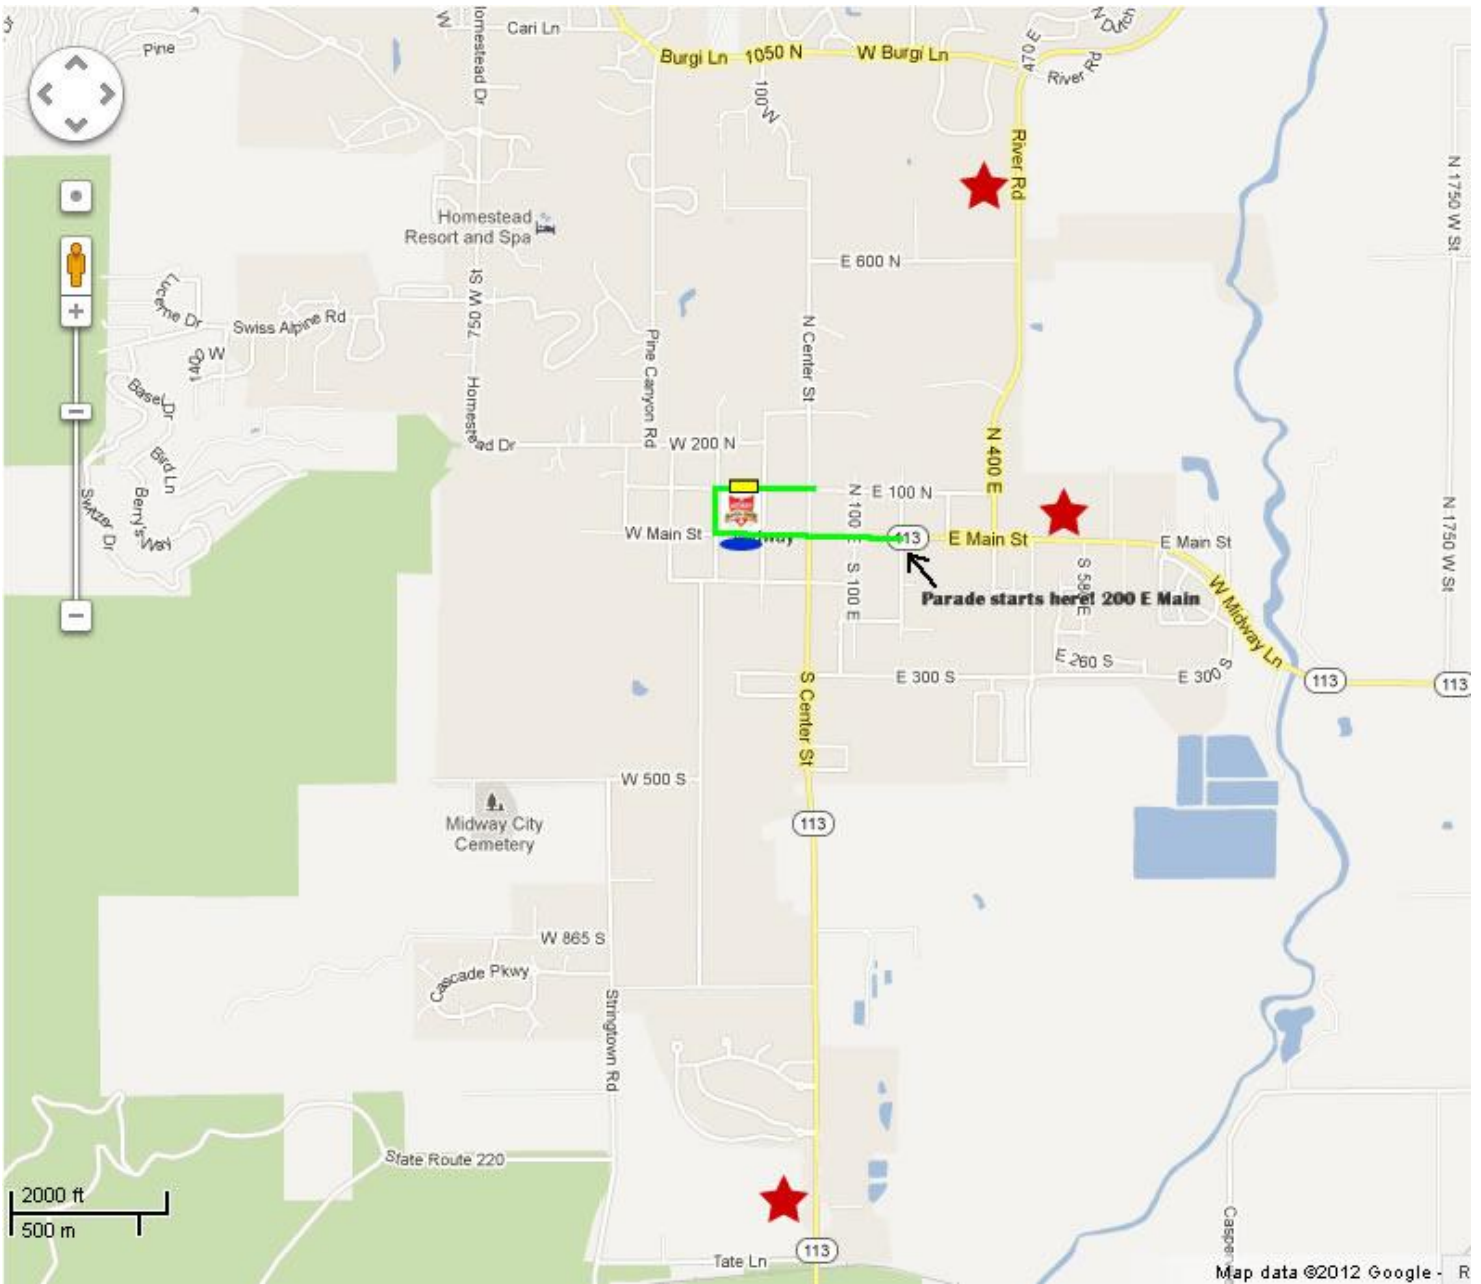

# Midway Swiss Days Map

## Legend:

-  **Shuttle Area**
-  **Swiss Days**
-  **Parade Route**
-  **Handicap DROP OFF AREA (no parking)**
-  **Shuttle pickup/drop off**